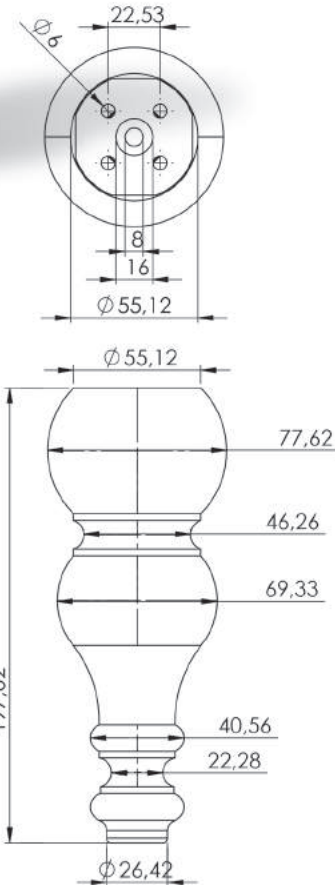

Koli İçi Adet Pieces in Box	100	
Renkler Colours	 Beyaz White	 Beyaz Altın White Gold
Ürün Kodu Product Code	SOF01. 1800	SOF01. 1803

SEDİR AYAK 20 cm

SEDİR LEG 20 cm

Ağaç
Wooden
SOF01.1805

Koli İçi Adet Pieces in Box	100	
Renkler Colours	 Beyaz White	 Beyaz Altın White Gold
Ürün Kodu Product Code	SOF01. 1804	SOF01. 1806