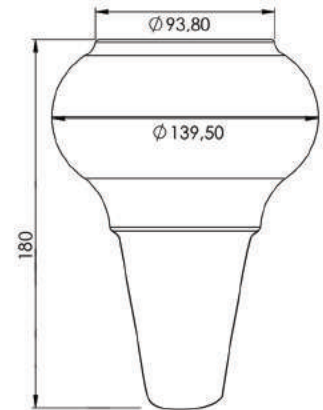

KÜRE AYAK 18 cm

KURE LEG 18 cm

Altın
Golden
SOF01.1782

Koli İçi Adet
Pieces in Box

40

Renkler Colours		
	Ağaç Wooden	Beyaz White
Ürün Kodu Product Code	SOF01. 1780	SOF01. 1781