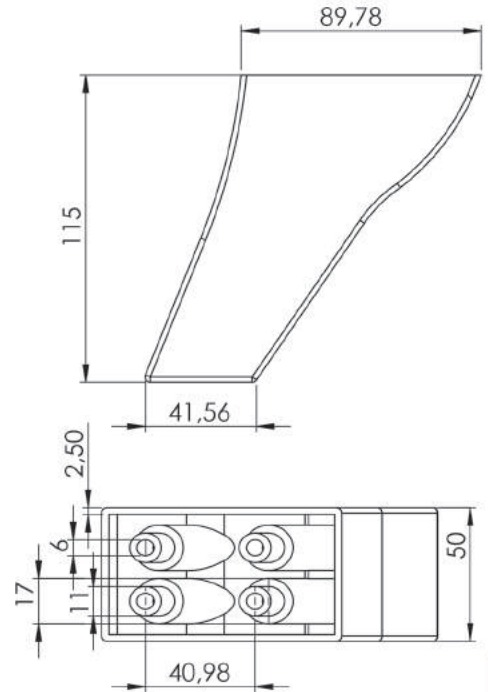

Beyaz
White
SOF01.1160

Koli İçi Adet Pieces in Box	140	
Renkler Colours	 Ağaç Wooden	 Venge Venge
Ürün Kodu Product Code	SOF01. 1162	SOF01. 1161