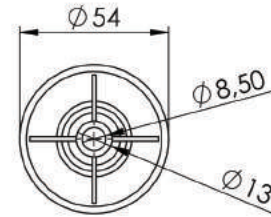

Koli İçi Adet Pieces in Box	150	
Renkler Colours	 Ağaç Wooden	 Beyaz White
Ürün Kodu Product Code	SOF01. 1790	SOF01. 1791