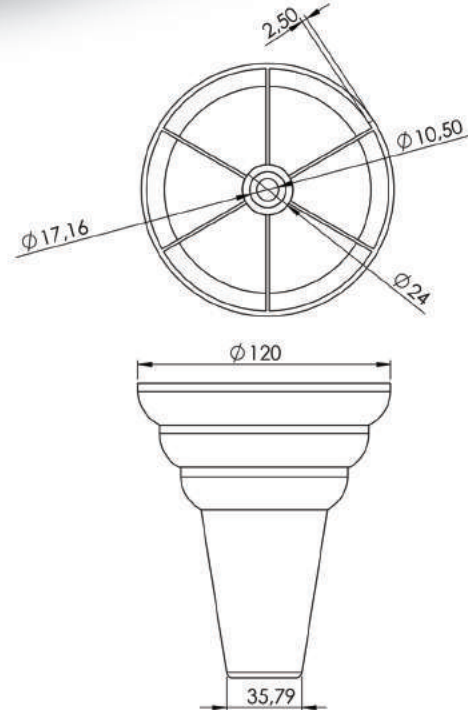

İNCİR AYAK 12 cm

INCIR LEG 12 cm

Beyaz
White
SOF01.921

Koli İçi Adet Pieces in Box	50
Renkler Colours	 Ağaç Wooden
Ürün Kodu Product Code	SOF01. 920

İNCİR AYAK 14 cm

INCIR LEG 14 cm

Beyaz
White
SOF01.911

Koli İçi Adet Pieces in Box	40
Renkler Colours	 Ahşap Wooden
Ürün Kodu Product Code	SOF01. 910