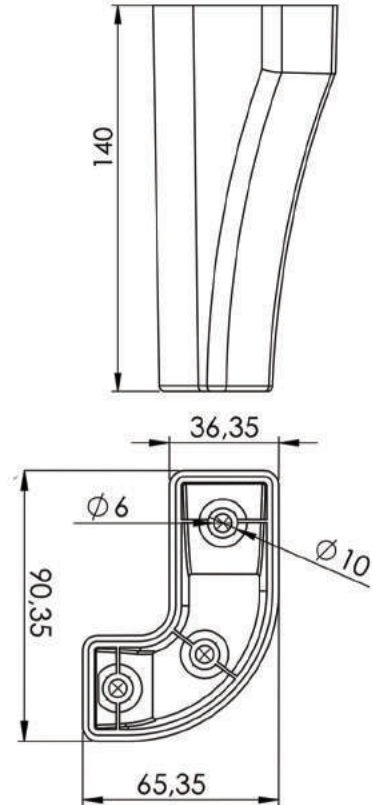

YONCA LEG 10 cm

Beyaz
White
SOF01.1221

Koli İçi Adet Pieces in Box	50
Renkler Colours	
Ürün Kodu Product Code	Ağaç Wooden SOF01. 1220

Ağaç
Wooden
SOF01.1222

Koli İçi Adet Pieces in Box	75
Renkler Colours	 Beyaz White
Ürün Kodu Product Code	SOF01. 1223