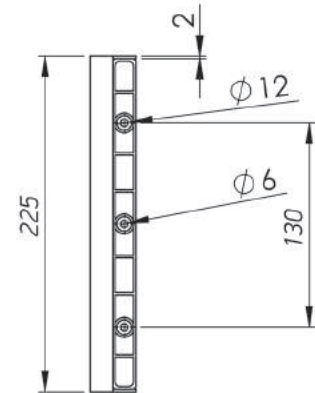

Koli İçi Adet Pieces in Box	200	
Renkler Colours		
	Ağaç Wooden	Beyaz White
Ürün Kodu Product Code	SOF01. 1552	SOF01. 1551