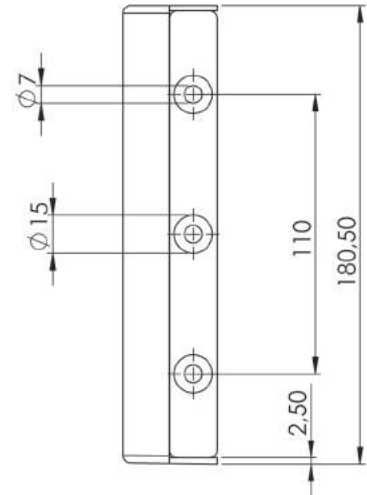

BAMBU AYAK 14 cm

BAMBU LEG 14 cm

Krom
Chrome
SOF01.401

Koli İçi Adet Pieces in Box	300	
Renkler Colours	 Beyaz White	 Ağaç Wooden
Ürün Kodu Product Code	SOF01. 400	SOF01. 402

Krom
Chrome
SOF01.411

Koli İçi Adet Pieces in Box	264	
Renkler Colours	 Beyaz White	 Ağaç Wooden
Ürün Kodu Product Code	SOF01. 410	SOF01. 412