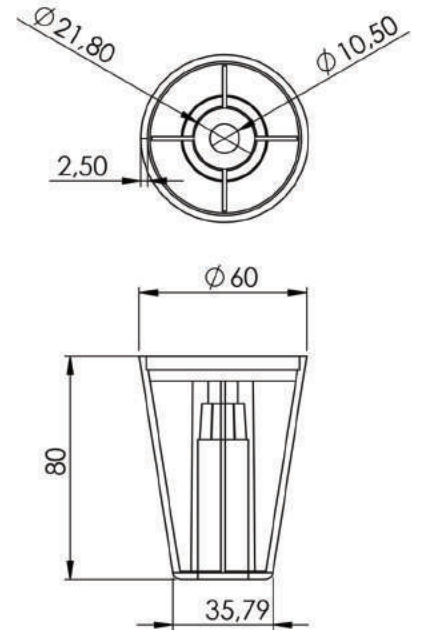

Koli İçi Adet Pieces in Box	150	
Renkler Colours	 Siyah Black	 Beyaz White
Ürün Kodu Product Code	SOF01. 943	SOF01. 941