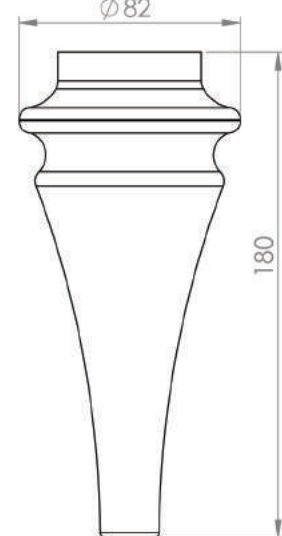

KAYIN AYAK 18 cm

KAYIN LEG 18 cm

Ağaç
Wooden
SOF01.1580

Koli İçi Adet Pieces in Box	150

Renkler
Colours

Beyaz
White

Ürün Kodu Product Code	SOF01. 1581