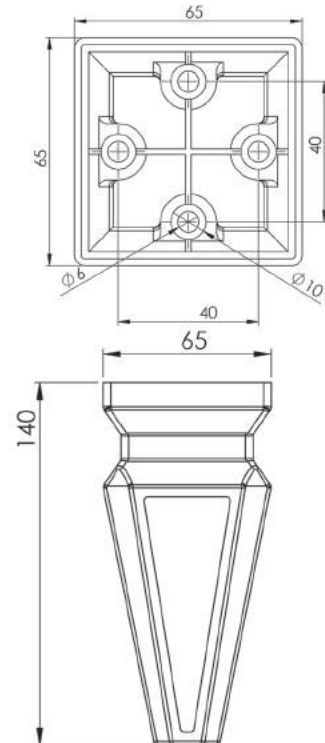

SOF01.
1592

PRİZMA AYAK 35 cm

PRİZMA LEG 35 cm

Beyaz Altın
White Golden
SOF01.1610

Koli İçi Adet
Pieces in Box

150

Renkler
Colours

Siyah Altın
Black Golden