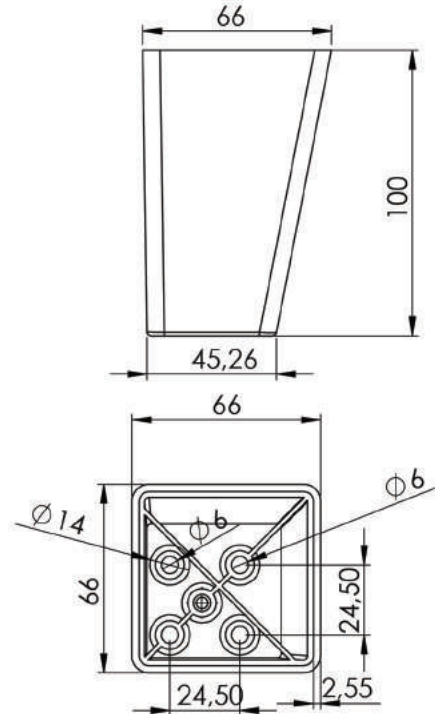

Koli İçi Adet Pieces in Box	180+180	
Renkler Colours	 Venge Venge	 Beyaz White
Ürün Kodu Product Code	SOF01. 211	SOF01. 213

DEFNE AYAK 10 cm
DEFNE LEG 10 cm

Ağaç
Wooden
SOF01.231

Koli İçi Adet Pieces in Box	252+252	
Renkler Colours	 Venge Venge	 Beyaz White
Ürün Kodu Product Code	SOF01. 232	SOF01. 233