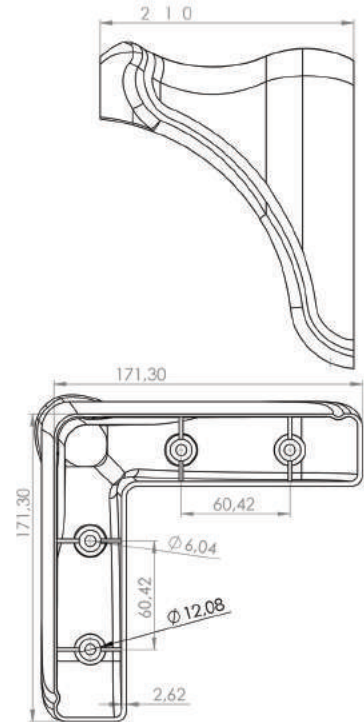

SOF01.
1450

ŞEBBOY AYAK 24 cm

SEBBOY LEG 24 cm

Ağaç
Wooden
SOF01.1814

Koli İçi Adet Pieces in Box	50			
Renkler Colours				
	Krem Altın Cream Gold	Krem Venge Cream Venge	Beyaz White	
Ürün Kodu Product Code	SOF01. 1812	SOF01. 1813	SOF01. 1810	