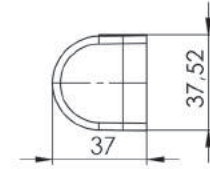

BAMBU AYAK 14 cm

BAMBU LEG 14 cm

Krom
Chrome
SOF01.401

Koli İçi Adet Pieces in Box	300	
Renkler Colours	 Beyaz White	 Ağaç Wooden
Ürün Kodu Product Code	SOF01. 400	SOF01. 402

Krom
Chrome
SOF01.411

Koli İçi Adet Pieces in Box	264	
Renkler Colours	 Beyaz White	 Ağaç Wooden
Ürün Kodu Product Code	SOF01. 410	SOF01. 412