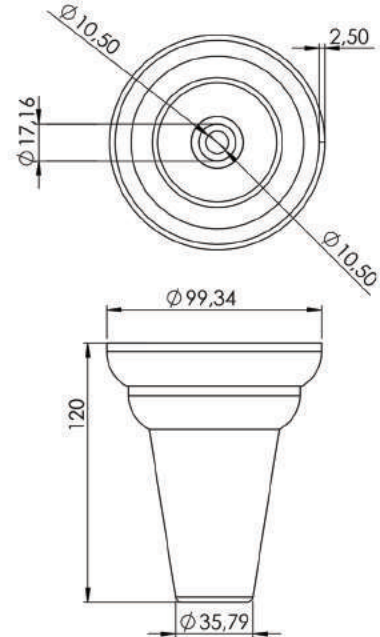

İNCİR AYAK 12 cm

INCIR LEG 12 cm

Beyaz
White
SOF01.921

Koli İçi Adet Pieces in Box	50
Renkler Colours	 Ağaç Wooden
Ürün Kodu Product Code	SOF01. 920