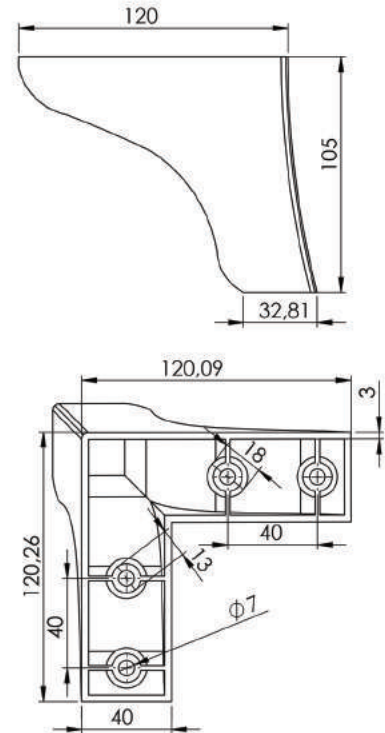

LALE AYAK

LALE LEG

Ağaç
Wooden
SOF01.801

Koli İçi Adet Pieces in Box	100	
Renkler Colours	 Venge Venge	 Beyaz White
Ürün Kodu Product Code	SOF01. 803	SOF01. 802