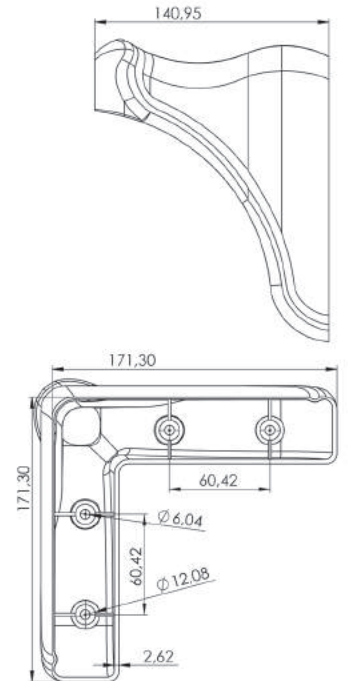

SOF01.
1351

SOF01.
1355

SOF01.
1350

ŞEBBOY AYAK 14x17 cm

SEBBOY LEG 14x17 cm

Krem Altın
Cream Gold
SOF01.1472

Koli İçi Adet Pieces in Box	60	
Renkler Colours		
	Krem Venge Cream Venge	Beyaz White
Ürün Kodu Product Code	SOF01. 1475	SOF01. 1470