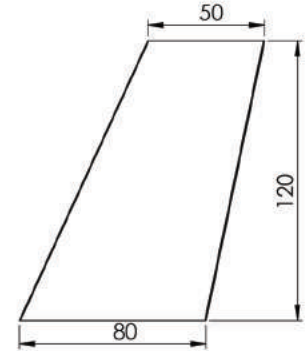

MELTEM AYAK 12 cm

MELTEM LEG 12 cm

Venge
Venge
SOF01.840

Koli İçi Adet Pieces in Box	125+125	
Renkler Colours	 Ağaç Wooden	 Beyaz White
Ürün Kodu Product Code	SOF01. 841	SOF01. 842