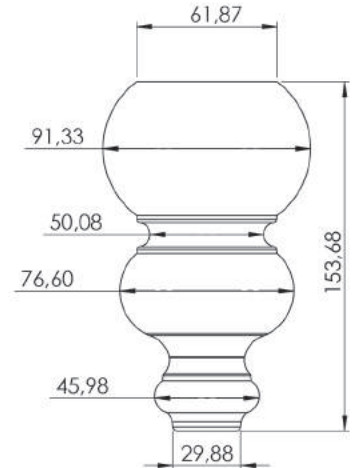

Koli İçi Adet Pieces in Box	100	
Renkler Colours	 Beyaz White	 Beyaz Altın White Gold
Ürün Kodu Product Code	SOF01. 1800	SOF01. 1803

SEDİR AYAK 20 cm

SEDİR LEG 20 cm

Ağaç
Wooden
SOF01.1805

Koli İçi Adet Pieces in Box	100	
Renkler Colours	 Beyaz White	 Beyaz Altın White Gold
Ürün Kodu Product Code	SOF01. 1804	SOF01. 1806