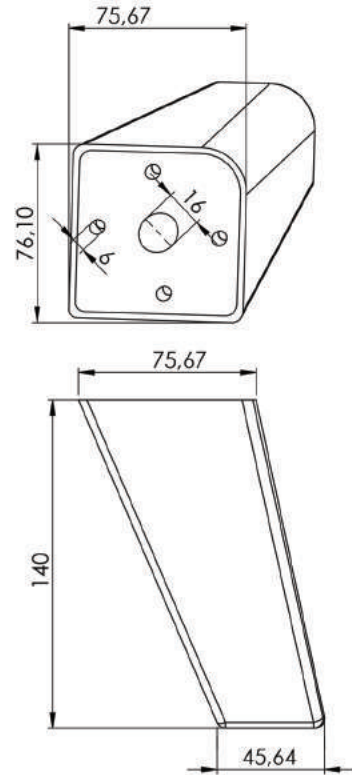

Koli İçi Adet Pieces in Box	170
Renkler Colours	 Krom Rall Chrome Rall
Ürün Kodu Product Code	SOF01. 1337

YAĞMUR AYAK 14 cm

YAGMUR LEG 14 cm

Ağaç
Wooden
SOF01.970

Koli İçi Adet Pieces in Box	150+150
Renkler Colours	 
Ürün Kodu Product Code	SOF01.971 SOF01.972