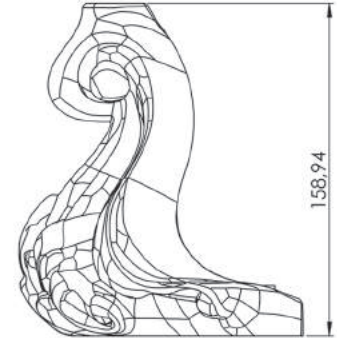

SOF01.
1141

GÖKSU AYAK 10 cm

GOKSU LEG 10 cm

Ağaç
Wooden
SOF01.1740

Koli İçİ Adet
Pieces in Box

200

GÖKSU AYAK 18 cm

GOKSU LEG 18 cm