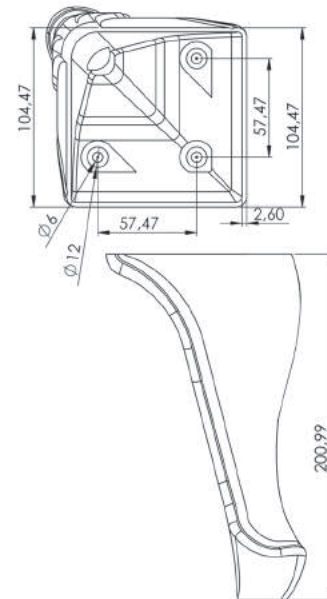

Ağaç
Wooden
SOF01.1353

Koli İçi Adet
Pieces in Box

55

Renkler
Colours

Krem Altın
Cream Gold

Krem Venge
Cream Venge

Beyaz
White

Ürün Kodu
Product Code

SOF01.
1351

SOF01.
1355

SOF01.
1350