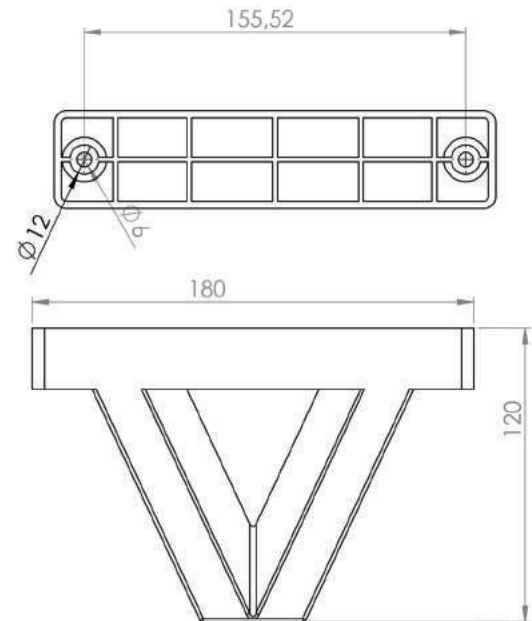

150

Renkler
Colours

Beyaz
White

Ürün Kodu
Product Code

SOF01.
1571

ZEN AYAK 14 cm

ZEN LEG 14 cm

Ağaç
Wooden
SOF01.1560