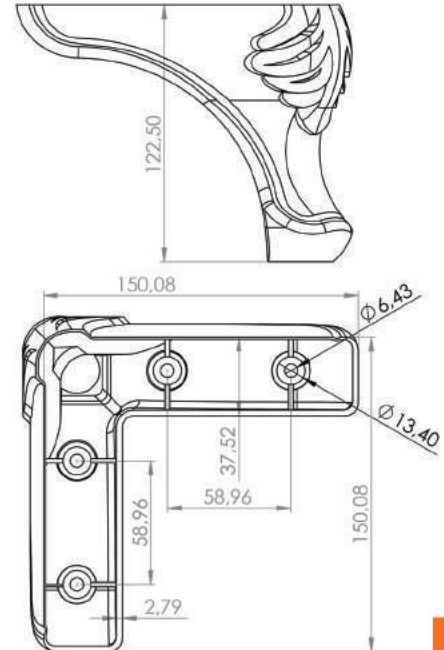

MANOLYA AYAK 12x15 cm

MANOLYA LEG 12x15 cm

Ağaç
Wooden
SOF01.1313

Koli İçi Adet
Pieces in Box

100

Renkler
Colours

Beyaz
White

Krem Altın
Cream Gold

Ürün Kodu
Product Code

SOF01.
1310

SOF01.
1311