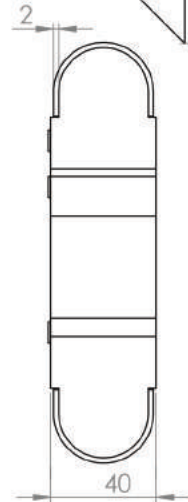

Koli İçi Adet Pieces in Box	132	
Renkler Colours	 Beyaz White	 Ağaç Wooden
Ürün Kodu Product Code	SOF01. 430	SOF01. 432