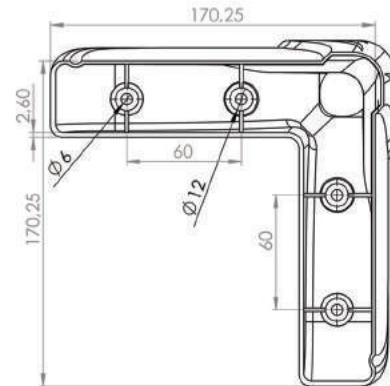

MANOLYA AYAK 12x17 cm

MANOLYA LEG 12x17 cm

Krem Venge
Cream Venge
SOF01.1432

Koli İçi Adet
Pieces in Box

65

Renkler
Colours

Beyaz
White

Krem Altın
Cream Gold