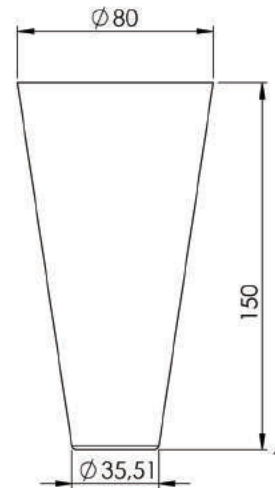

Renkler Colours		
	Ağaç Wooden	Beyaz White
Ürün Kodu Product Code	SOF01. 1780	SOF01. 1781

Beyaz
White
SOF01.918

Koli İçi Adet
Pieces in Box

40

ELİT AYAK 15 cm

ELIT LEG 15 cm

Ağaç
Wooden
SOF01.961

Koli İçi Adet Pieces in Box	108	
Renkler Colours	 Venge Venge	 Beyaz White
Ürün Kodu Product Code	SOF01. 964	SOF01. 960