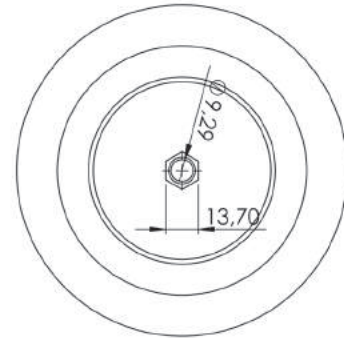

Altın
Golden
SOF01.1772

Koli İçi Adet Pieces in Box	50	
Renkler Colours		
	Ahşap Wooden	Beyaz White
Ürün Kodu Product Code	SOF01. 1770	SOF01. 1771