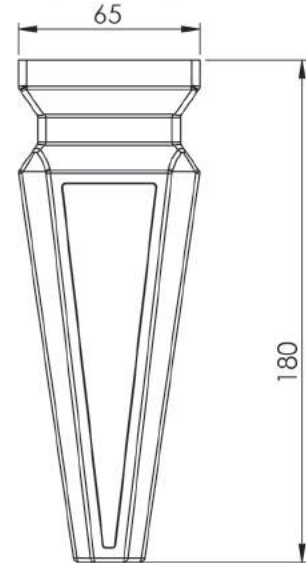

NURAKS[®]
aksesuar

furniture accessories

COLLECTION
2019

PRİZMA AYAK 18 cm

PRIZMA LEG 18 cm

Beyaz Altın
White Golden
SOF01.1600

Koli İçi Adet
Pieces in Box

150