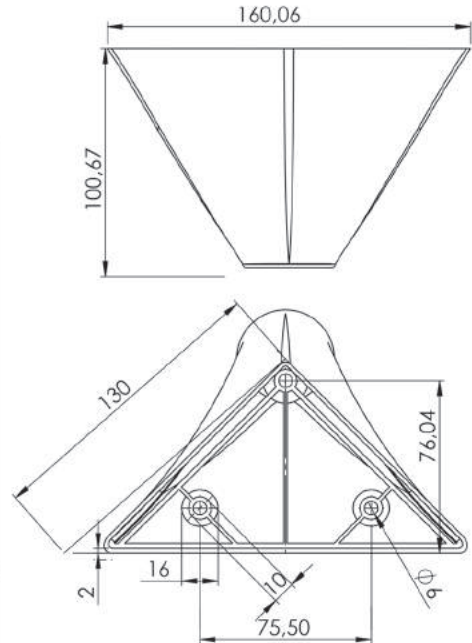

Krom
Chrome
SOF01.950

Koli İçi Adet Pieces in Box	100	
Renkler Colours		
	Ağaç Wooden	Beyaz White
Ürün Kodu Product Code	SOF01. 951	SOF01. 952