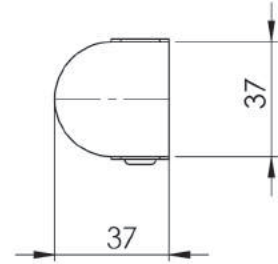

Krom
Chrome
SOF01.1550

Koli İçi Adet Pieces in Box	200	
Renkler Colours		
	Ağaç Wooden	Beyaz White
Ürün Kodu Product Code	SOF01. 1552	SOF01. 1551

BAMBU AYAK 27 cm

BAMBU LEG 27 cm

Krom
Chrome
SOF01.008

Koli İçi Adet Pieces in Box	136	
Renkler Colours	 Ağaç Wooden	 Beyaz White
Ürün Kodu Product Code	SOF01. 135	SOF01. 092