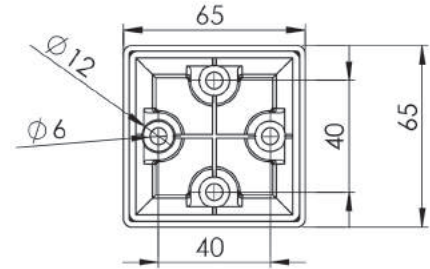

NURAKS[®]
aksesuar

furniture accessories

COLLECTION
2019

PRİZMA AYAK 18 cm

PRIZMA LEG 18 cm

Beyaz Altın
White Golden
SOF01.1600

Koli İçi Adet
Pieces in Box

150