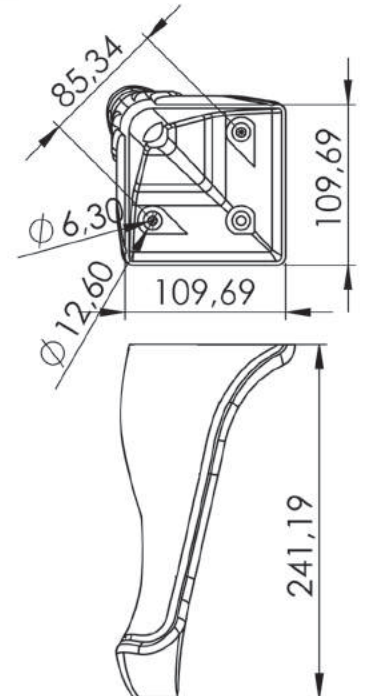

SOF01.
1450

ŞEBBOY AYAK 24 cm

SEBBOY LEG 24 cm

Ağaç
Wooden
SOF01.1814

Koli İçi Adet Pieces in Box	50			
Renkler Colours				
	Krem Altın Cream Gold	Krem Venge Cream Venge	Beyaz White	
Ürün Kodu Product Code	SOF01. 1812	SOF01. 1813	SOF01. 1810	