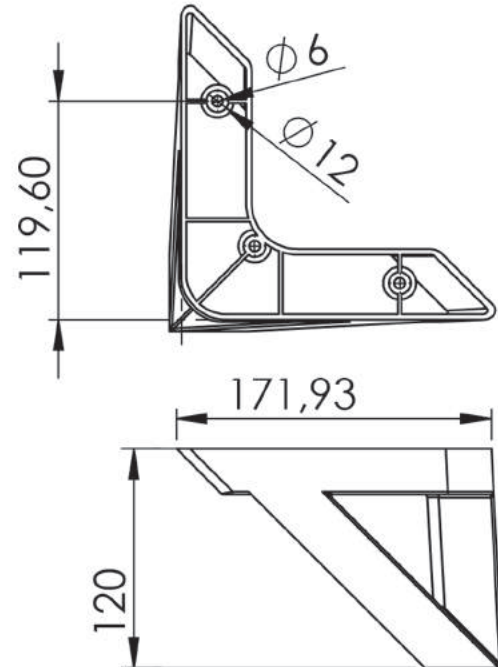

Koli İçi Adet
Pieces in Box

150

Renkler
Colours

Beyaz
White

Ürün Kodu
Product Code

SOF01.
1561

KAYIN AYAK 18 cm

KAYIN LEG 18 cm