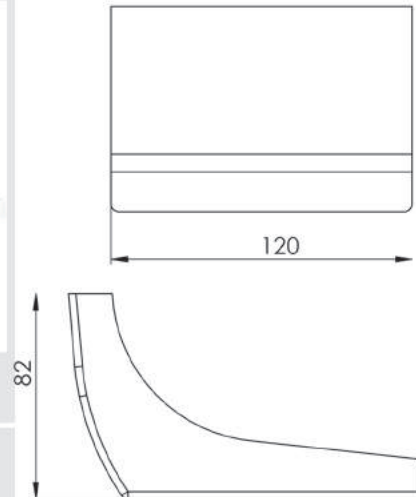

SOF01.
003

ALFA AYAK 12 cm

ALFA LEG 12 cm

Ağaç
Wooden
SOF01.452

Koli İçi Adet
Pieces in Box

90

Renkler Colours			
	Krom Chrome	Venge Venge	Beyaz Beyaz
Ürün Kodu Product Code	SOF01. 450	SOF01. 453	SOF01. 451