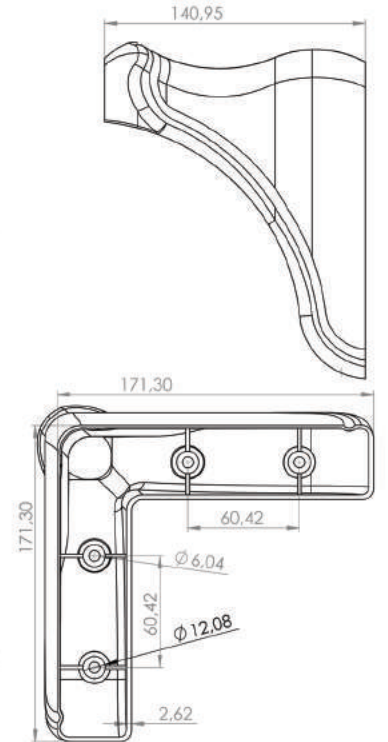

Ürün Kodu
Product Code

SOF01.
1430

SOF01.
1433

MANOLYA AYAK 14x17 cm

MANOLYA LEG 14x17 cm

Krem Altın
Cream Gold
SOF01.1702

Koli İçi Adet Pieces in Box	60			
Renkler Colours				
	Ağaç Wooden	Krem Venge Cream Venge	Beyaz White	
Ürün Kodu Product Code	SOF01. 1704	SOF01. 1706	SOF01. 1700	