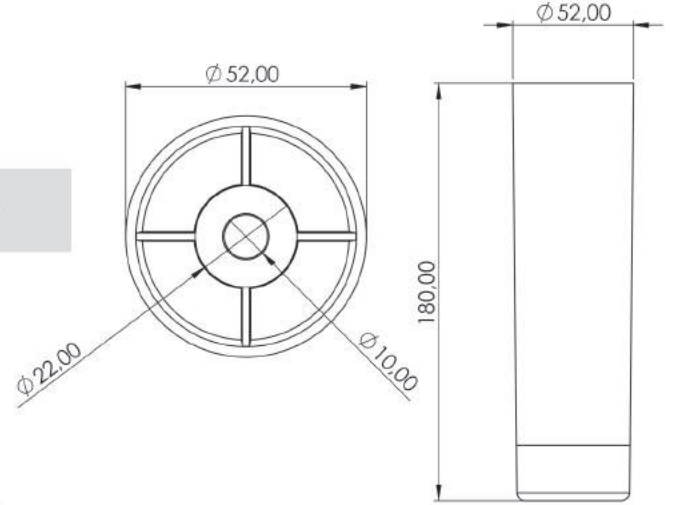

Siyah
Black
SOF01.1802

Koli İçi Adet
Pieces in Box

150