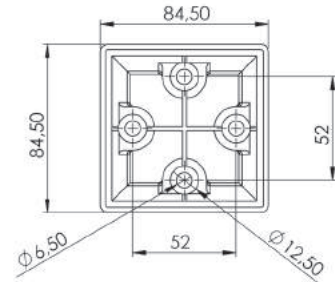

SOF01.
1592

PRİZMA AYAK 35 cm

PRİZMA LEG 35 cm

Beyaz Altın
White Golden
SOF01.1610

Koli İçi Adet
Pieces in Box

150

Renkler
Colours

Siyah Altın
Black Golden