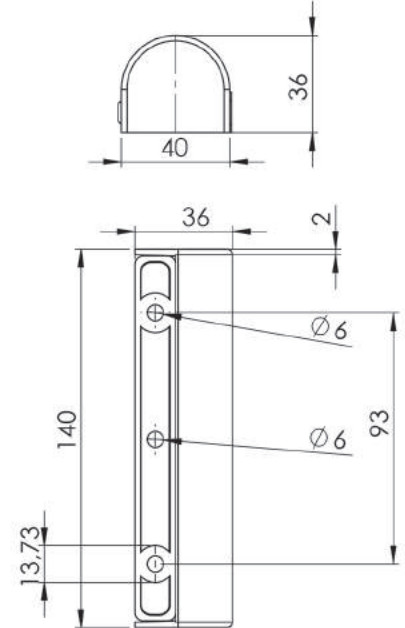

BAMBU AYAK 14 cm

BAMBU LEG 14 cm

Krom
Chrome
SOF01.401

Koli İçi Adet Pieces in Box	300	
Renkler Colours	 Beyaz White	 Ağaç Wooden
Ürün Kodu Product Code	SOF01. 400	SOF01. 402