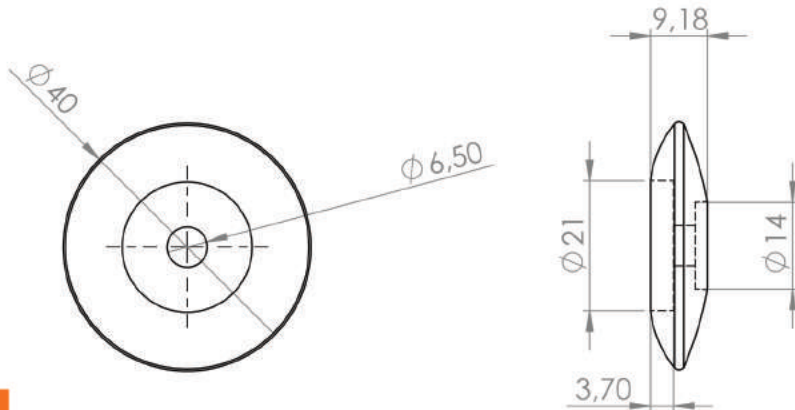

Venge
Venge
CON01.040

Koli İçi Adet
Pieces in Box

2000 TAKIM