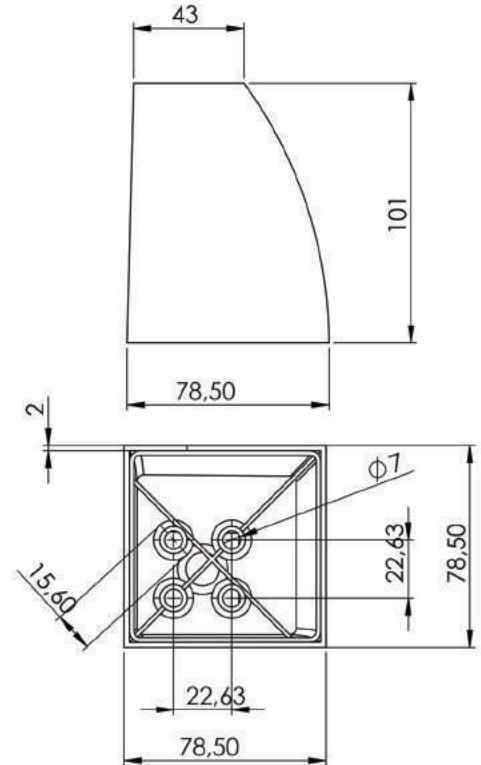

Koli İçi Adet Pieces in Box	180+180	
Renkler Colours	 Venge Venge	 Beyaz White
Ürün Kodu Product Code	SOF01. 211	SOF01. 213