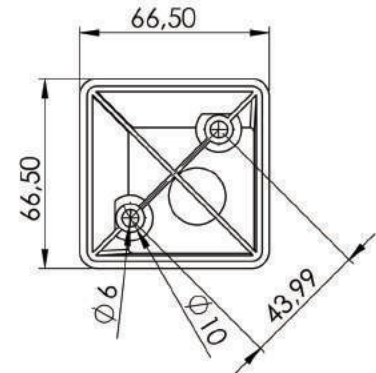

DEFNE AYAK 11 cm

DEFNE LEG 11 cm

Beyaz
White
SOF01.1384

Koli İçi Adet Pieces in Box	210+210	
Renkler Colours		
	Ağaç Wooden	Venge Venge
Ürün Kodu Product Code	SOF01. 1381	SOF01. 1383