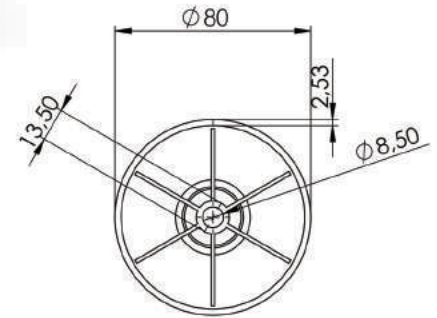

Renkler Colours		
	Ağaç Wooden	Beyaz White
Ürün Kodu Product Code	SOF01. 1780	SOF01. 1781

Beyaz
White
SOF01.918

Koli İçi Adet
Pieces in Box

40

ELİT AYAK 15 cm

ELIT LEG 15 cm

Ağaç
Wooden
SOF01.961

Koli İçi Adet Pieces in Box	108	
Renkler Colours	 Venge Venge	 Beyaz White
Ürün Kodu Product Code	SOF01. 964	SOF01. 960