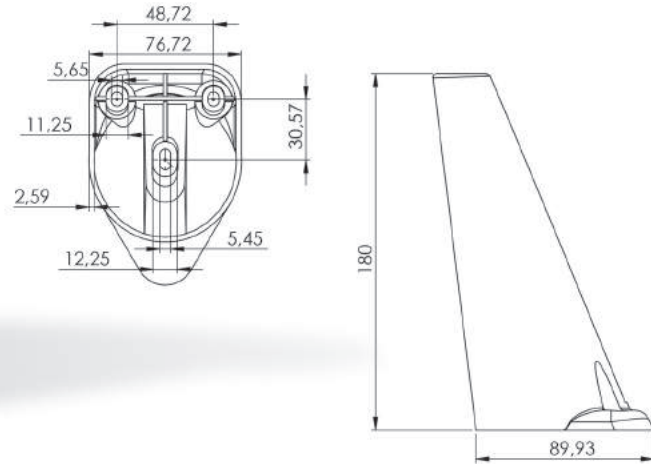

Ağaç
Wooden
SOF01.1744

Koli İçİ Adet
Pieces in Box

100