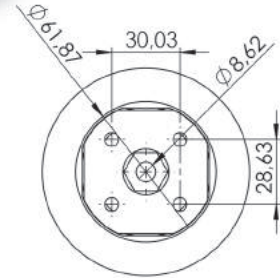

Koli İçi Adet Pieces in Box	100	
Renkler Colours	 Beyaz White	 Beyaz Altın White Gold
Ürün Kodu Product Code	SOF01. 1800	SOF01. 1803

SEDİR AYAK 20 cm

SEDİR LEG 20 cm

Ağaç
Wooden
SOF01.1805

Koli İçi Adet Pieces in Box	100	
Renkler Colours	 Beyaz White	 Beyaz Altın White Gold
Ürün Kodu Product Code	SOF01. 1804	SOF01. 1806