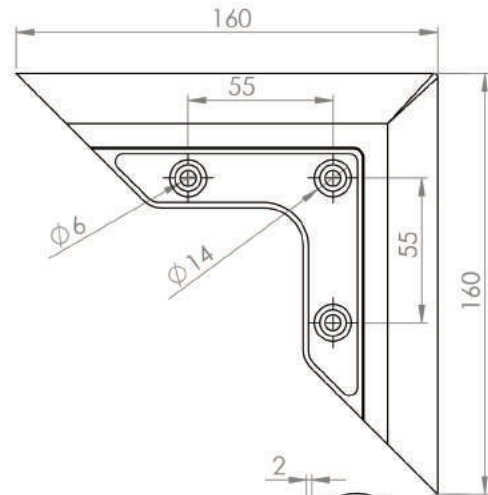

Koli İçi Adet Pieces in Box	132	
Renkler Colours	 Beyaz White	 Ağaç Wooden
Ürün Kodu Product Code	SOF01. 430	SOF01. 432