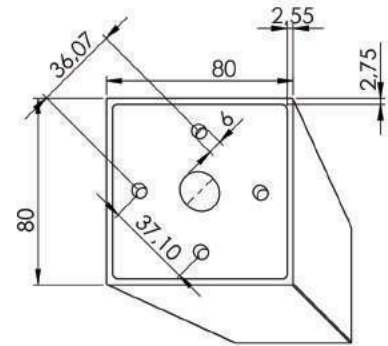

MELTEM AYAK 12 cm

MELTEM LEG 12 cm

Venge
Venge
SOF01.840

Koli İçi Adet Pieces in Box	125+125	
Renkler Colours	 Ağaç Wooden	 Beyaz White
Ürün Kodu Product Code	SOF01. 841	SOF01. 842