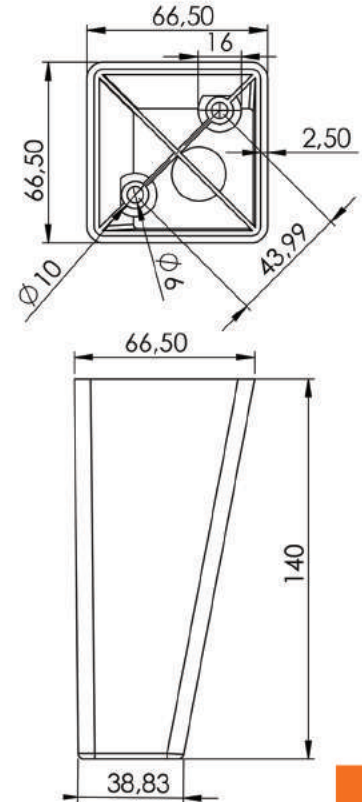

Koli İçi Adet Pieces in Box	180+180	
Renkler Colours		
Ürün Kodu Product Code	SOF01. 981	SOF01. 982
	Venge Venge	Ağaç Wooden