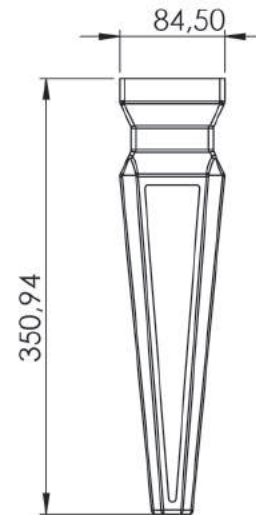

SOF01.
1592

PRİZMA AYAK 35 cm

PRİZMA LEG 35 cm

Beyaz Altın
White Golden
SOF01.1610

Koli İçi Adet
Pieces in Box

150

Renkler
Colours

Siyah Altın
Black Golden