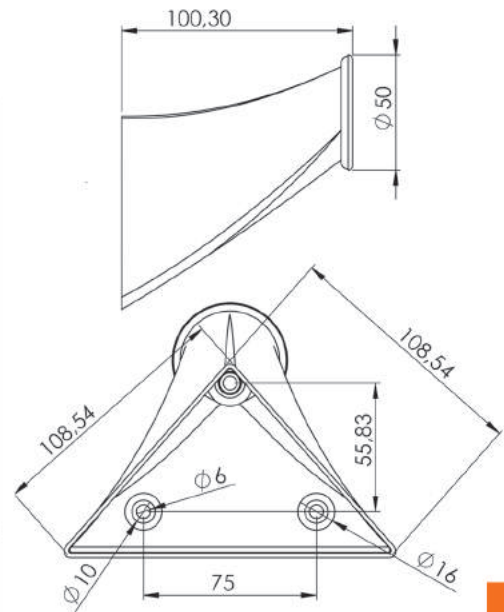

MUZ AYAK

MUZ LEG

Ağaç
Wooden
SOF01.503

Koli İçi Adet Pieces in Box	80	
Renkler Colours	 Krom Chrome	 Beyaz White
Ürün Kodu Product Code	SOF01. 500	SOF01. 501