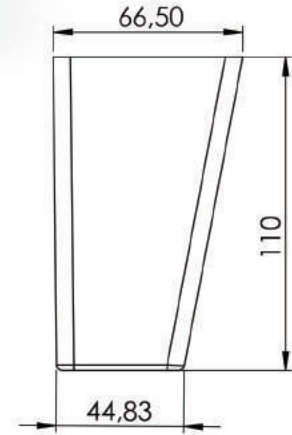

DEFNE AYAK 11 cm

DEFNE LEG 11 cm

Beyaz
White
SOF01.1384

Koli İçi Adet Pieces in Box	210+210	
Renkler Colours		
	Ağaç Wooden	Venge Venge
Ürün Kodu Product Code	SOF01. 1381	SOF01. 1383