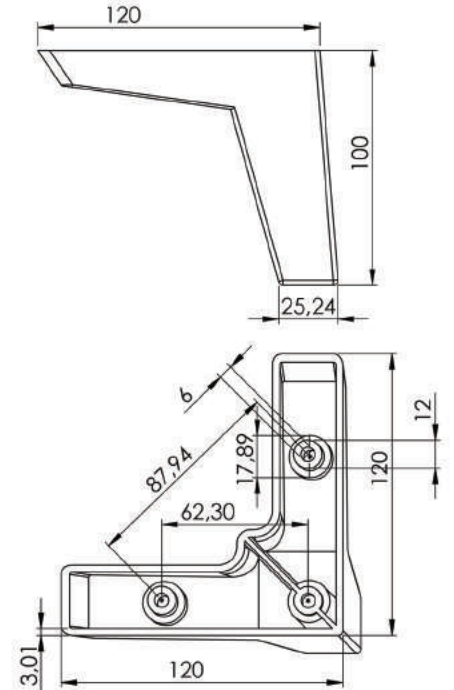

Koli İçi Adet Pieces in Box	125	
Renkler Colours		
	Krom Chrome	Beyaz White
Ürün Kodu Product Code	SOF01. 1123	SOF01. 1120