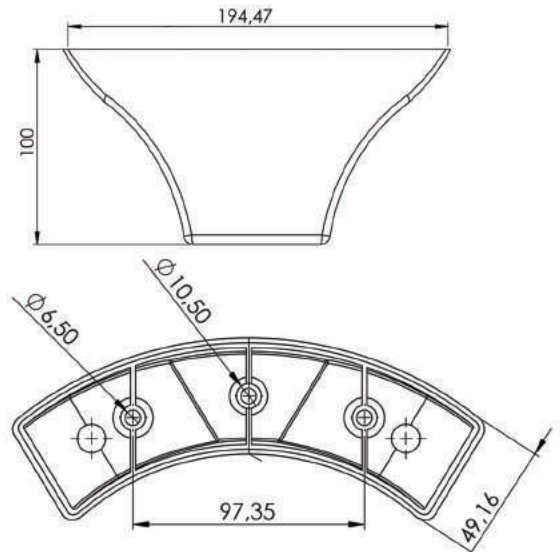

Koli İçi Adet Pieces in Box	50
Renkler Colours	
Ürün Kodu Product Code	Ağaç Wooden SOF01. 1220