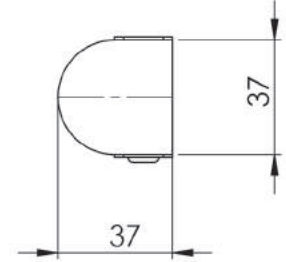

Krom
Chrome
SOF01.1550