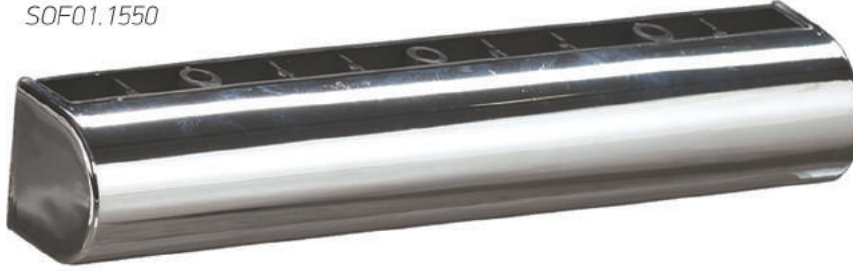

Krom
Chrome
SOF01.1550