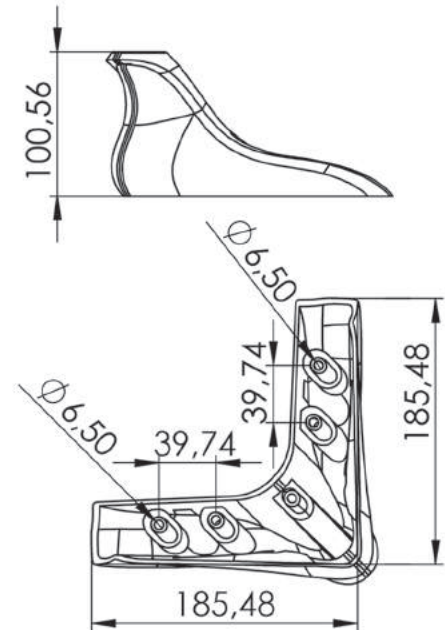

Koli İçi Adet Pieces in Box	70	
Renkler Colours	 Krem Venge Cream Venge	 Ağaç Wooden
Ürün Kodu Product Code	SOF01. 1502	SOF01. 1504