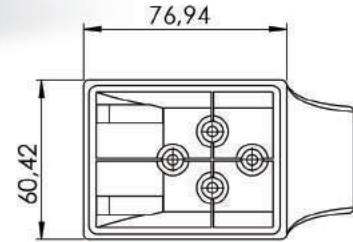

Ağaç Krom
Wooden Chrome

MANOLYA AYAK 18 cm
MANOLYA LEG 18 cm

Ağaç
Wooden
SOF01.1317

Koli İçi Adet Pieces in Box	150+150
Renkler Colours	 Beyaz White
Ürün Kodu Product Code	SOF01. 1316

LÜKENS AYAK

LUKENS LEG