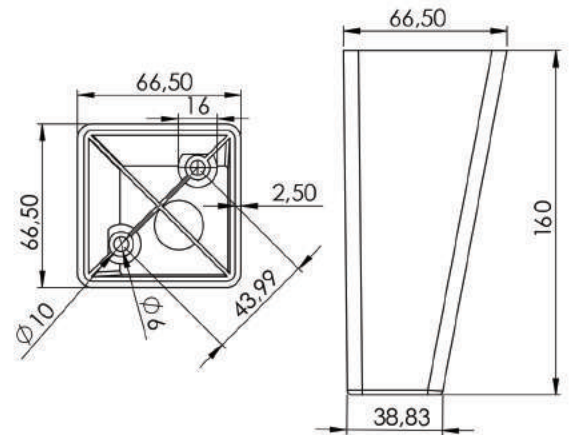

Ağaç Krom
Wooden Chrome

MANOLYA AYAK 18 cm
MANOLYA LEG 18 cm

Ağaç
Wooden
SOF01.1317

Koli İçi Adet Pieces in Box	150+150
Renkler Colours	 Beyaz White
Ürün Kodu Product Code	SOF01. 1316

LÜKENS AYAK

LUKENS LEG