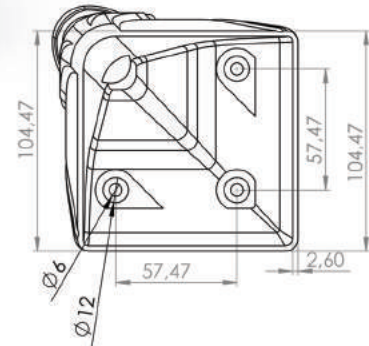

Koli İçi Adet Pieces in Box	55			
Renkler Colours				
	Ağaç Wooden	Krem Venge Cream Venge	Beyaz White	
Ürün Kodu Product Code	SOF01. 1303	SOF01. 1305	SOF01. 1300