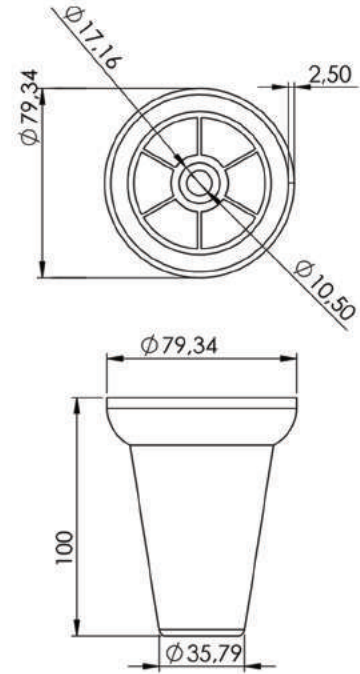

Beyaz
White
SOF01.931

Koli İçi Adet Pieces in Box	150
Renkler Colours	 Ahşap Wooden
Ürün Kodu Product Code	SOF01. 930