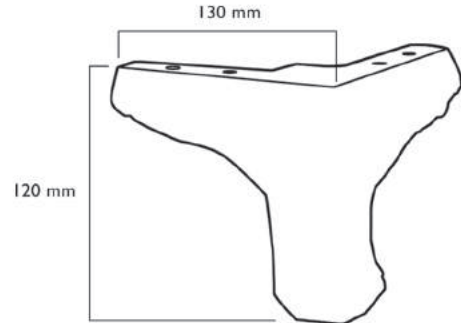

Koli İçi Adet Pieces in Box	100	
Renkler Colours	 Siyah Krom Black Chrome	 Altın Krom Golden Chrome
Ürün Kodu Product Code	SOF01. 166	SOF01. 270