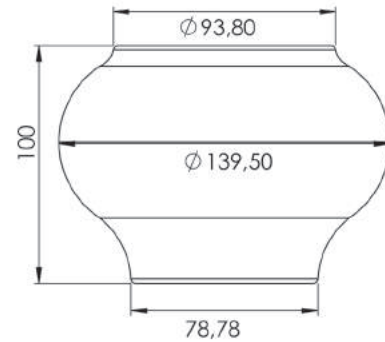

Altın
Golden
SOF01.1772

Koli İçi Adet Pieces in Box	50	
Renkler Colours		
	Ahşap Wooden	Beyaz White
Ürün Kodu Product Code	SOF01. 1770	SOF01. 1771