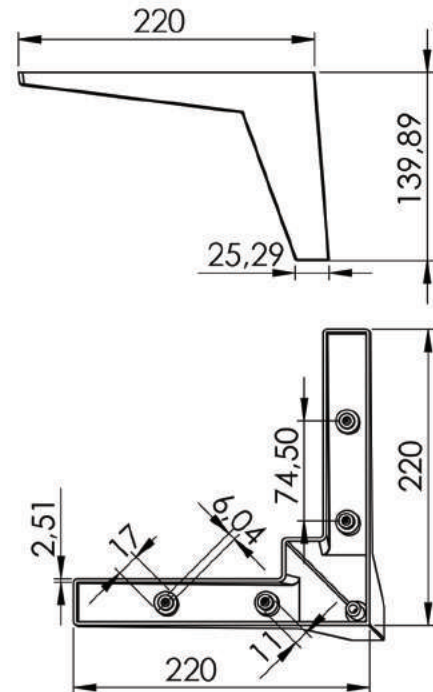

VENÜS AYAK 14 cm
VENUS LEG 14 cm

Koli İçi Adet
Pieces in Box

70

Renkler
Colours

Venge
Venge

Beyaz
White

Ürün Kodu
Product Code

SOF01.
1010

SOF01.
1011