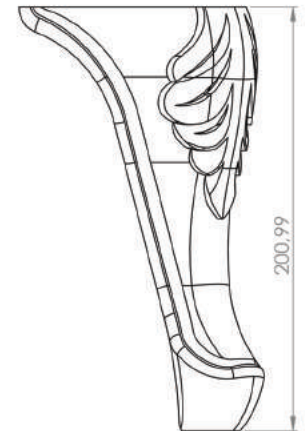

Koli İçi Adet Pieces in Box	55			
Renkler Colours				
	Ağaç Wooden	Krem Venge Cream Venge	Beyaz White	
Ürün Kodu Product Code	SOF01. 1303	SOF01. 1305	SOF01. 1300