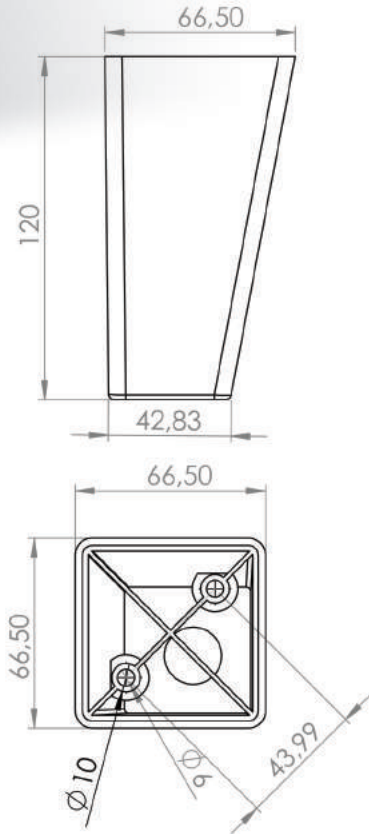

Koli İçi Adet Pieces in Box	180+180	
Renkler Colours	 Venge Venge	 Beyaz White
Ürün Kodu Product Code	SOF01. 1401	SOF01. 1400