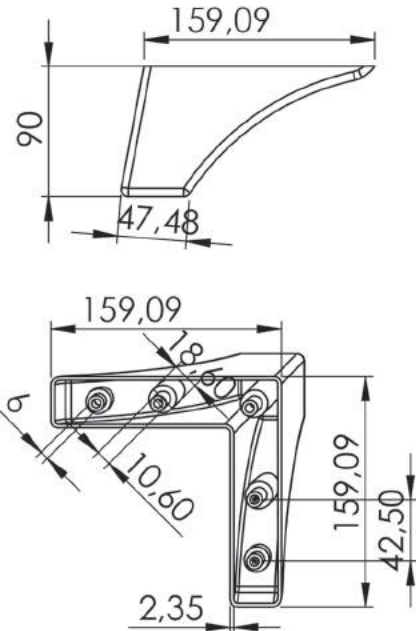

YILDIZ AYAK 9 cm

YILDIZ LEG 9 cm

Ağaç
Wooden
SOF01.1000

Koli İçi Adet Pieces in Box	100	
Renkler Colours	 Venge Venge	 Beyaz White
Ürün Kodu Product Code	SOF01. 1002	SOF01. 1001